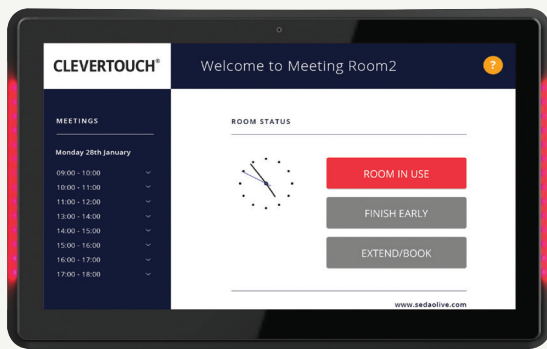

CLEVERTOUCH®

TECHNOLOGIES

Live Rooms, versatile room booking system

- Enterprise room booking system
- Flexible digital signage system
- Connects to Clevertouch Live for digital signage alert messaging
- Personalised branding for company or visitor logos
- Integrates with Microsoft Exchange or Outlook 365 Calendar for desktop to display booking management
- Reduces labour time putting up notices on meeting room doors
- Reduces time locating availability meeting room space
- Instantly schedules and reserves the room
- Displays availability with green light when available, red light when in use
- Customisable default timing to 'check in' to the room before reverting back to available
- Enable rooms to be returned to available from the source if meetings finish early
- Real time summary of bookings to display on LFD for at a glance availability
- Analytic reporting capability

Specifications

DISPLAY PANEL	
Panel	10.1"
Active Area (mm)	216.96(H)x135.6(V)
Aspect Ratio	16:10
Resolution	1280*800
Brightness	300 cd/m2
Contrast Ratio	800:1
Viewing Angle (CR>10)	85/85/85/85
TOUCH	
Touch type	Capacitive touch
Touch Points	10 Points
Touch Accuracy	±1.5mm
Response Time	16ms
SYSTEM	
Operation system	Android 8.1
CPU Octa-core cortex	A53 1.5GHz,RockChip,RK3368
GPU	PowerVR G6110 GPU
RAM	2GB
Storage	8GB